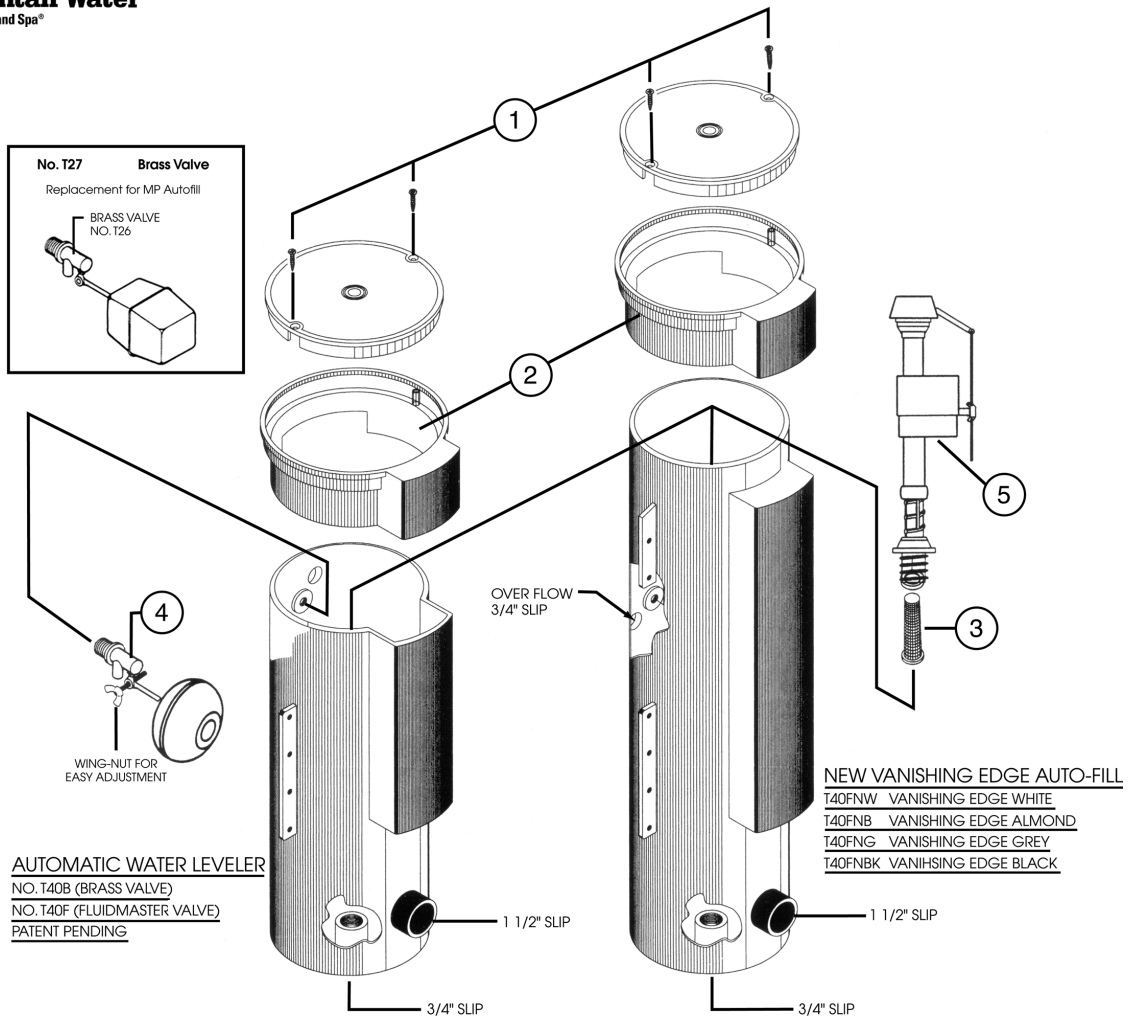

# Automatic Water Fillers

## Replacement Parts

Item	Part No.	Description	US List	Can. List
<b>AUTOMATIC WATER FILLERS</b>				
1	T10W	AutoFill lid, with screws, white	15.19	15.65
1	T10B	AutoFill lid, with screws, almond	15.19	15.65
1	T10G	AutoFill lid, with screws, grey	15.19	15.65
1	T10BK	AutoFill lid, with screws, black	15.19	15.65
2	T16W	AutoFill top ring, white	16.69	17.19
2	T16B	AutoFill top ring, almond	16.69	17.19
2	T16G	AutoFill top ring, grey	16.69	17.19
2	T16BK	AutoFill top ring, black	16.69	17.19
3	T24	Debris screen w/washer	7.14	7.35
4	T26	Brass valve	45.68	47.05
4	261058	Plastic valve	31.36	32.30
5	T29	Fluidmaster® valve	27.71	28.54
<b>NOT SHOWN</b>				
	370006	T-40 FW Parts Bag	58.92	60.69